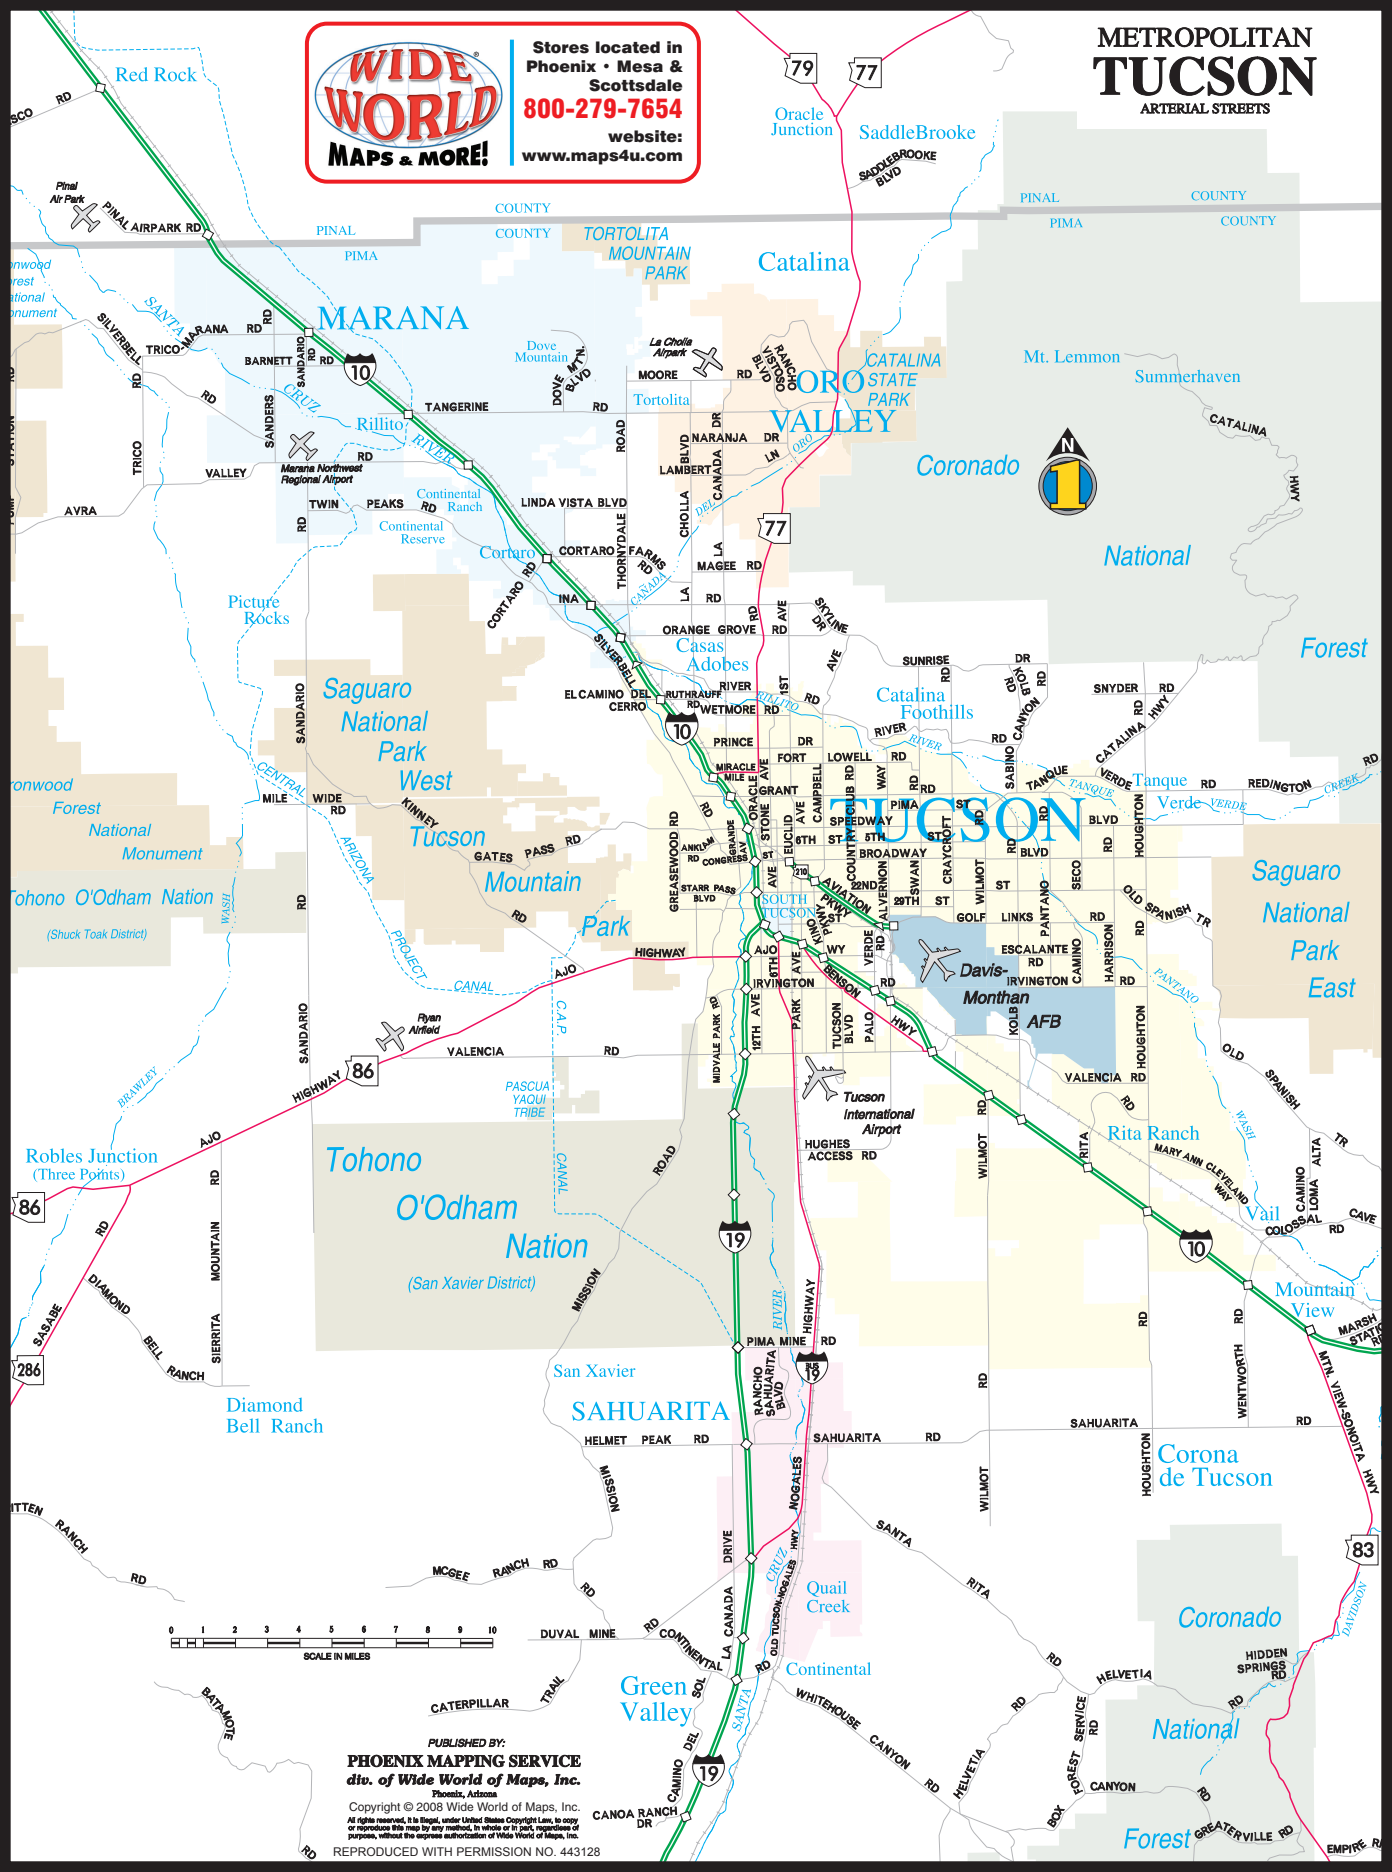

WIDE WORLD
MAPS & MORE!

Stores located in
Phoenix • Mesa &
Scottsdale
800-279-7654
website:
www.maps4u.com

METROPOLITAN TUCSON
ARTERIAL STREETS

PUBLISHED BY:
PHOENIX MAPPING SERVICE
div. of **Wide World of Maps, Inc.**
Phoenix, Arizona