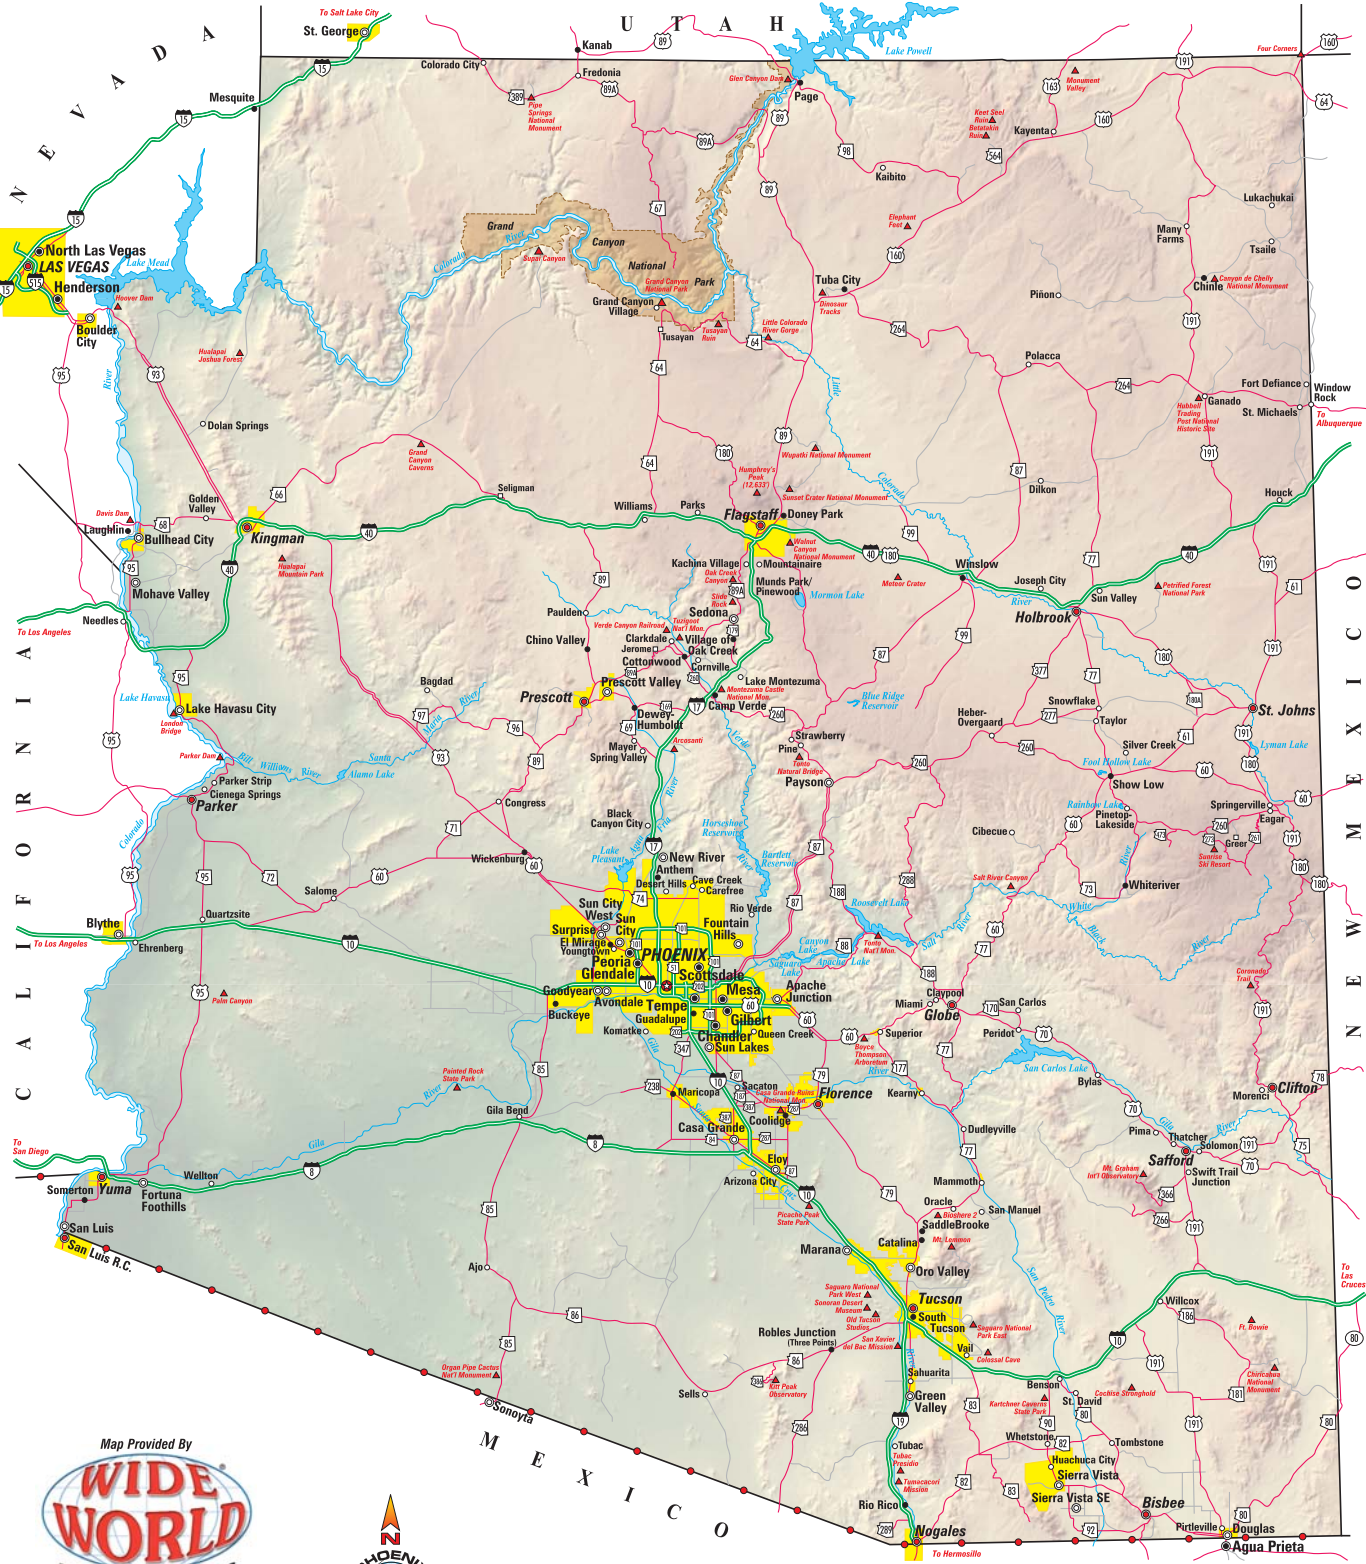

ARIZONA

Map Provided By
WIDE WORLD
MAPS & MORE!
www.maps4u.com
1-800-279-7654

Copyright © 2008 Wide World of Maps, Inc.
Reproduced with Permission #443128