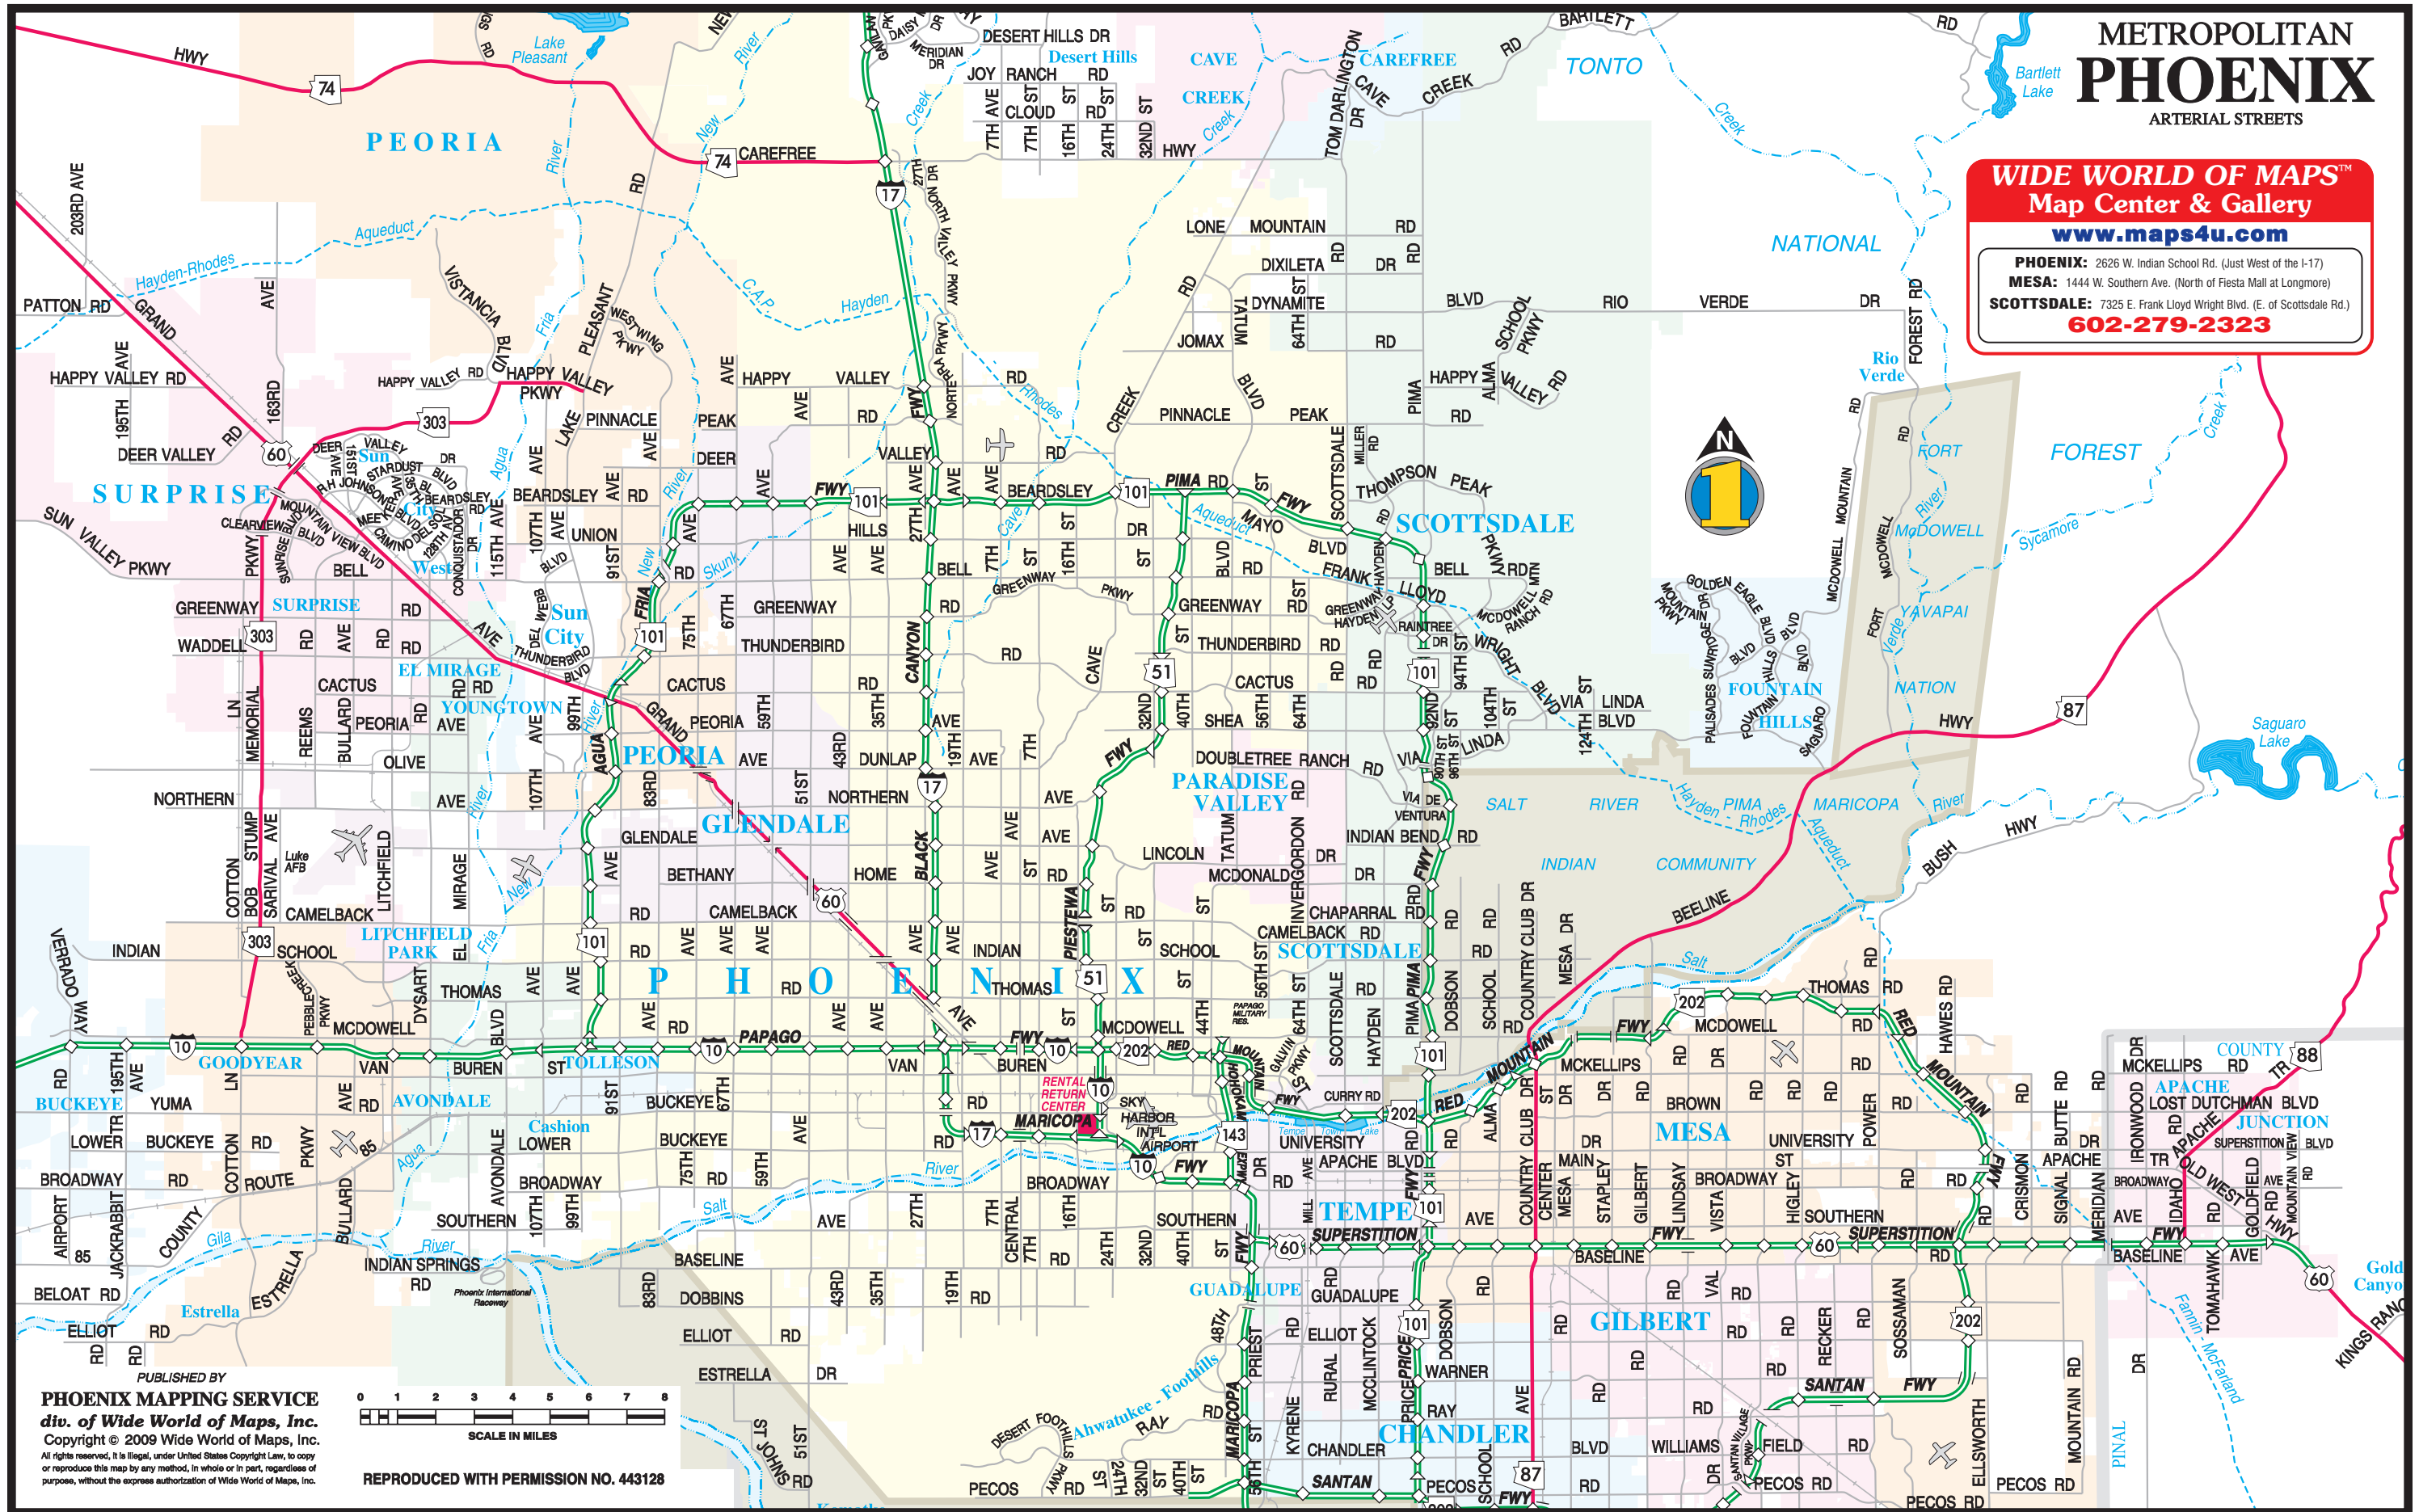

METROPOLITAN PHOENIX

ARTERIAL STREETS

WIDE WORLD OF MAPS™
Map Center & Gallery
www.maps4u.com

PHOENIX: 2626 W. Indian School Rd. (Just West of the I-17)
MESA: 1444 W. Southern Ave. (North of Fiesta Mall at Longmore)
SCOTTSDALE: 7325 E. Frank Lloyd Wright Blvd. (E. of Scottsdale Rd.)
602-279-2323

PUBLISHED BY
PHOENIX MAPPING SERVICE
div. of Wide World of Maps, Inc.
Copyright © 2009 Wide World of Maps, Inc.
All rights reserved. It is illegal, under United States Copyright Law, to copy or reproduce this map by any method, in whole or in part, regardless of purpose, without the express authorization of Wide World of Maps, Inc.